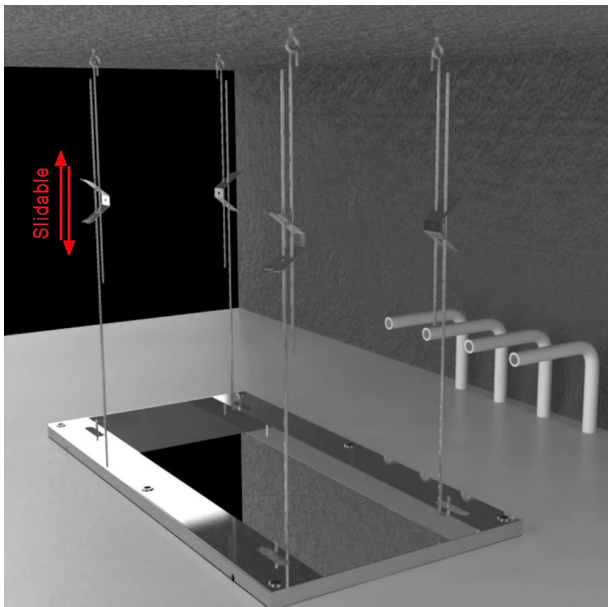

BRUSHED GOLD THERMOSTATIC ELEGANT RECESSED CEILING MOUNT LED WATERFALL MIST RAINFALL SHOWER SYSTEM WITH HANDHELD SHOWER AND JETTED BODY SPRAYS SPECIFICATIONS

Shower Head

- Shower Panel /Hose Material: 304 Stainless Steel
- Showerheads Install: Embedded Ceiling Mounted
- Concealed Mixer Install: Wall-Mounted
- Shower Head Functions: Rainfall, Waterfall, Bubble, Mist
- Water Flow:
Mist: 9L/M; Rain: 15L/M; Waterfall: 15L/M; Bubble: 15L/M
- Shower Accessories Material: Brass
- LED Light: Need to Connect Power
- Shower Hose Length: 1.5M
- AC: 90-265V 50/60Hz

All dimensions and specifications are nominal and may vary. Use actual products for accuracy in critical situations.

Shower Mixer

The thermostatic shower mixer is equipped with two stop valves on the inlet side. When you need to repair and maintenance the shower mixer and fittings on each shower mixer, you only need turn the thermostat clockwise two stop valves, you can turn off the water.

Body Jet

Hand Shower

Flow Rate: 2.0 GPM / 7.6 LPM

Shower Mixer Connections