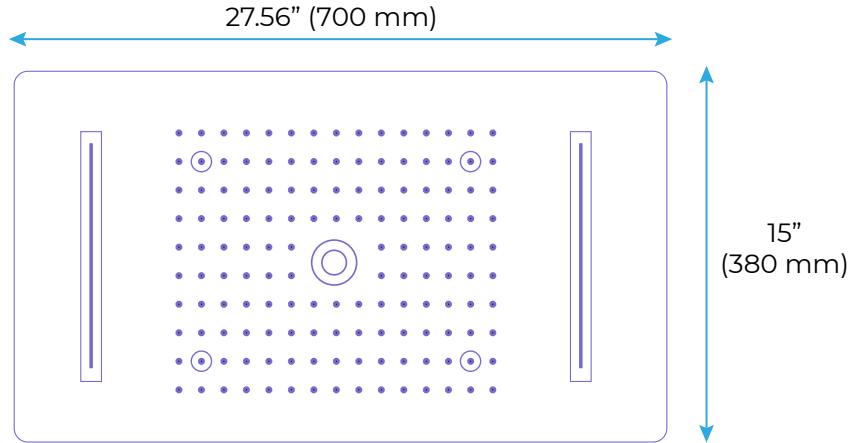

BRUSHED GOLD THERMOSTATIC ELEGANT RECESSED CEILING MOUNT LED WATERFALL MIST RAINFALL SHOWER SYSTEM WITH HANDHELD SHOWER AND JETTED BODY SPRAYS SPECIFICATIONS

Shower Head

- Shower Panel /Hose Material: 304 Stainless Steel
- Showerheads Install: Embedded Ceiling Mounted
- Concealed Mixer Install: Wall-Mounted
- Shower Head Functions: Rainfall, Waterfall, Bubble, Mist
- Water Flow:
Mist: 9L/M; Rain: 15L/M; Waterfall: 15L/M; Bubble: 15L/M
- Shower Accessories Material: Brass
- LED Light: Need to Connect Power
- Shower Hose Length: 1.5M
- AC: 90-265V 50/60Hz

All dimensions and specifications are nominal and may vary. Use actual products for accuracy in critical situations.

Shower Mixer

The thermostatic shower mixer is equipped with two stop valves on the inlet side. When you need to repair and maintenance the shower mixer and fittings on each shower mixer, you only need turn the thermostat clockwise two stop valves, you can turn off the water.

Body Jet

Hand Shower

Flow Rate: 2.0 GPM / 7.6 LPM

Shower Mixer Connections