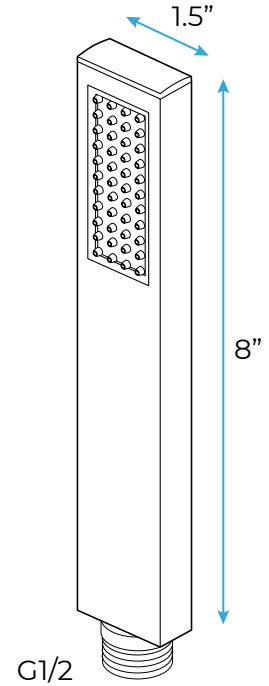

BRUSHED GOLD THERMOSTATIC ELEGANT RECESSED CEILING MOUNT LED WATERFALL MIST RAINFALL SHOWER SYSTEM WITH HANDHELD SHOWER AND JETTED BODY SPRAYS SPECIFICATIONS

Shower Head

- Shower Panel /Hose Material: 304 Stainless Steel
- Showerheads Install: Embedded Ceiling Mounted
- Concealed Mixer Install: Wall-Mounted
- Shower Head Functions: Rainfall, Waterfall, Bubble, Mist
- Water Flow:
Mist: 9L/M; Rain: 15L/M; Waterfall: 15L/M; Bubble: 15L/M
- Shower Accessories Material: Brass
- LED Light: Need to Connect Power
- Shower Hose Length: 1.5M
- AC: 90-265V 50/60Hz

All dimensions and specifications are nominal and may vary. Use actual products for accuracy in critical situations.

Shower Mixer

The thermostatic shower mixer is equipped with two stop valves on the inlet side. When you need to repair and maintenance the shower mixer and fittings on each shower mixer, you only need turn the thermostat clockwise two stop valves, you can turn off the water.

Body Jet

Hand Shower

Flow Rate: 2.0 GPM / 7.6 LPM

Shower Mixer Connections