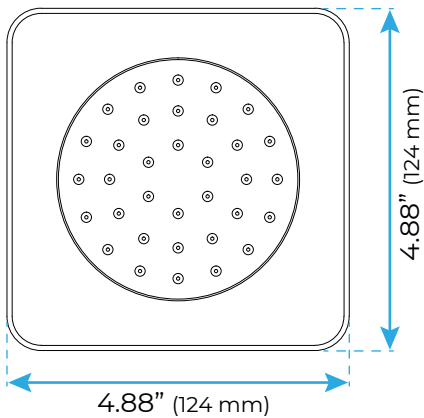

BRUSHED GOLD THERMOSTATIC ELEGANT RECESSED CEILING MOUNT LED WATERFALL MIST RAINFALL SHOWER SYSTEM WITH HANDHELD SHOWER AND JETTED BODY SPRAYS SPECIFICATIONS

Shower Head

- Shower Panel /Hose Material: 304 Stainless Steel
- Showerheads Install: Embedded Ceiling Mounted
- Concealed Mixer Install: Wall-Mounted
- Shower Head Functions: Rainfall, Waterfall, Bubble, Mist
- Water Flow:
Mist: 9L/M; Rain: 15L/M; Waterfall: 15L/M; Bubble: 15L/M
- Shower Accessories Material: Brass
- LED Light: Need to Connect Power
- Shower Hose Length: 1.5M
- AC: 90-265V 50/60Hz

All dimensions and specifications are nominal and may vary. Use actual products for accuracy in critical situations.

Shower Mixer

The thermostatic shower mixer is equipped with two stop valves on the inlet side. When you need to repair and maintenance the shower mixer and fittings on each shower mixer, you only need turn the thermostat clockwise two stop valves, you can turn off the water.

Body Jet

Hand Shower

Flow Rate: 2.0 GPM / 7.6 LPM

Shower Mixer Connections