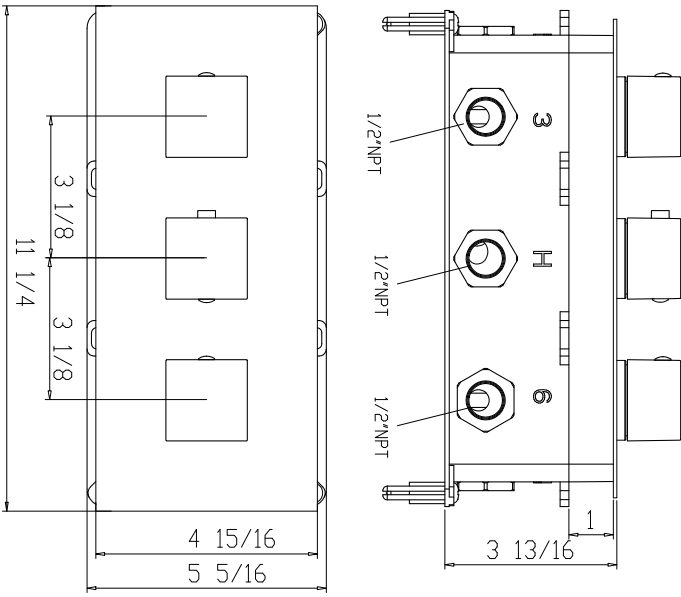

BRUSHED GOLD THERMOSTATIC ELEGANT RECESSED CEILING MOUNT LED WATERFALL MIST RAINFALL SHOWER SYSTEM WITH HANDHELD SHOWER AND JETTED BODY SPRAYS SPECIFICATIONS

Shower Head

- Shower Panel /Hose Material: 304 Stainless Steel
- Showerheads Install: Embedded Ceiling Mounted
- Concealed Mixer Install: Wall-Mounted
- Shower Head Functions: Rainfall, Waterfall, Bubble, Mist
- Water Flow:
Mist: 9L/M; Rain: 15L/M; Waterfall: 15L/M; Bubble: 15L/M
- Shower Accessories Material: Brass
- LED Light: Need to Connect Power
- Shower Hose Length: 1.5M
- AC: 90-265V 50/60Hz

All dimensions and specifications are nominal and may vary. Use actual products for accuracy in critical situations.

Shower Mixer

The thermostatic shower mixer is equipped with two stop valves on the inlet side. When you need to repair and maintenance the shower mixer and fittings on each shower mixer, you only need turn the thermostat clockwise two stop valves, you can turn off the water.

Body Jet

Hand Shower

Flow Rate: 2.0 GPM / 7.6 LPM

Shower Mixer Connections