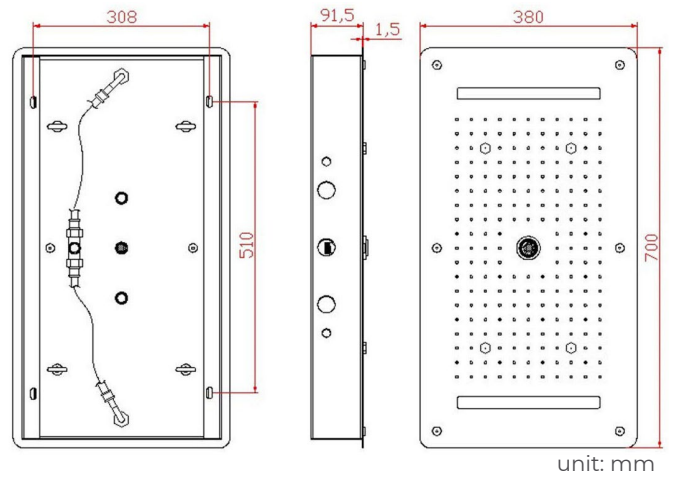

BRUSHED GOLD THERMOSTATIC ELEGANT RECESSED CEILING MOUNT LED WATERFALL MIST RAINFALL SHOWER SYSTEM WITH HANDHELD SHOWER AND JETTED BODY SPRAYS SPECIFICATIONS

Shower Head

- Shower Panel /Hose Material: 304 Stainless Steel
- Showerheads Install: Embedded Ceiling Mounted
- Concealed Mixer Install: Wall-Mounted
- Shower Head Functions: Rainfall, Waterfall, Bubble, Mist
- Water Flow:
Mist: 9L/M; Rain: 15L/M; Waterfall: 15L/M; Bubble: 15L/M
- Shower Accessories Material: Brass
- LED Light: Need to Connect Power
- Shower Hose Length: 1.5M
- AC: 90-265V 50/60Hz

All dimensions and specifications are nominal and may vary. Use actual products for accuracy in critical situations.

Shower Mixer

The thermostatic shower mixer is equipped with two stop valves on the inlet side. When you need to repair and maintenance the shower mixer and fittings on each shower mixer, you only need turn the thermostat clockwise two stop valves, you can turn off the water.

Body Jet

Hand Shower

Flow Rate: 2.0 GPM / 7.6 LPM

Shower Mixer Connections